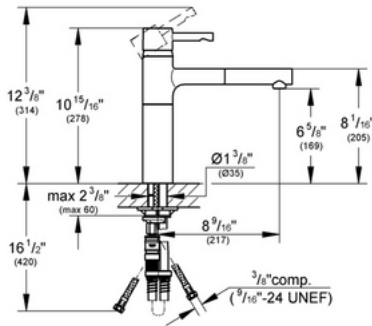

Essence 32 170

Low Profile with Pull Out Faucet

Description

GROHE SilkMove®; Ceramic Cartridge
SpeedClean®; Anti-Lime System
Stainless Steel Braided Flexible Supplies
Quick Installation System
Single Lever Handle
8 9/16" Spout Reach

Flow Rate

2.2 gpm at 45 psi, 2.5 gpm at 80 psi
(9.5 lpm)

Code Compliance

* ASME/ANSI A112.18.1M

Finish Options

32 170 OOO Chrome
32 170 DCO SuperSteel