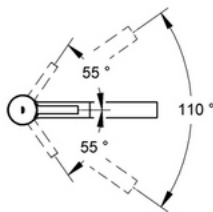

Essence 32 170

Low Profile with Pull Out Faucet

Description

GROHE SilkMove®; Ceramic Cartridge
SpeedClean®; Anti-Lime System
Stainless Steel Braided Flexible Supplies
Quick Installation System
Single Lever Handle
8 9/16" Spout Reach

Flow Rate

2.2 gpm at 45 psi, 2.5 gpm at 80 psi
(9.5 lpm)

Code Compliance

* ASME/ANSI A112.18.1M

Finish Options

32 170 OOO Chrome
32 170 DCO SuperSteel