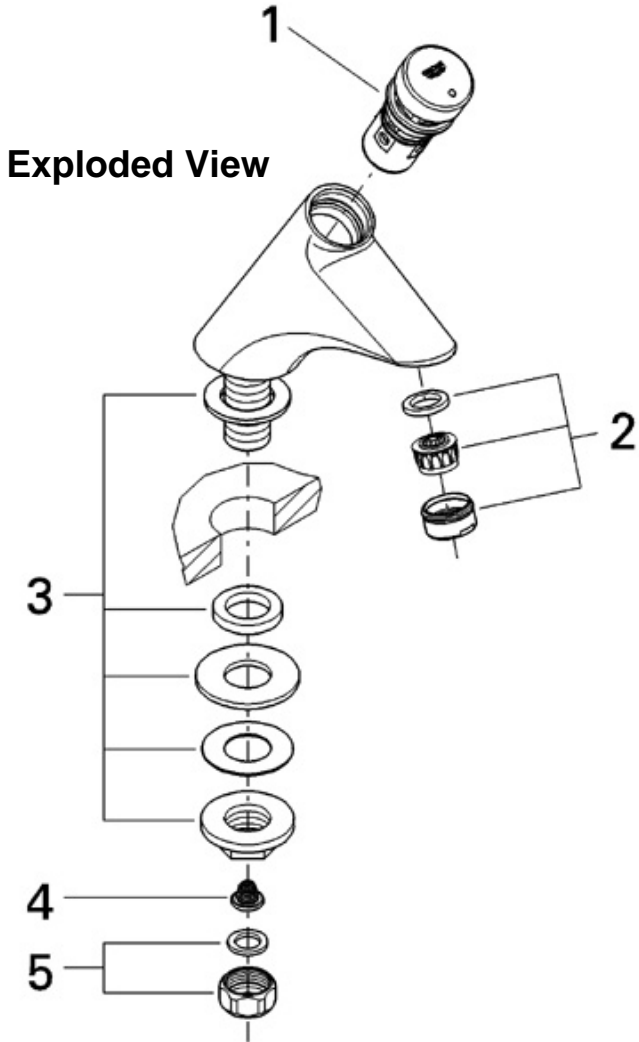

Contropress 36 223
Self-closing pillar tap

Parts Breakdown

Pos No.	Spare Part Description	Product No.	Pcs.
	36 223		
1	Contropress cartridge	42 985	1
2	Flow regulator	43 287	1
3	Mounting set	43 922	1
4	1/2" coupling nut	12 902	1