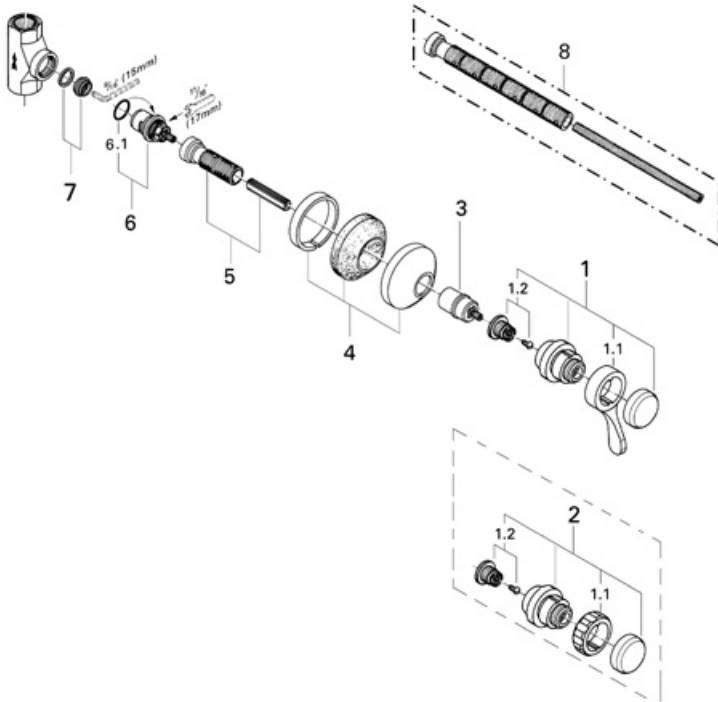

Classic 29 267

3/4 inch Volume control valve

Exploded View

Parts Breakdown

Pos No.	Spare Part Description	Product No.	Pcs.
	29 267		
1	Lever handle complete	45 475	1
1.1	Lever	45 476	1
1.2	Handle connection set	45 186	1
2	Grip ring handle	45 477	1
2.1	Ultra 400 handle ring	45 478	1
3	Secondary spindle/low profile	45 204	1
4	Chrome flange for Ø8.296	45 219	1
5	Primary spindle	45 202	1
6	90 degree 3/4" carbodur cartridge	45 888	1
6.1	O-ring	45 583	1
7	Seat	45 345	1
	Special Accessories		
8	Extension kit for vol.controls	45 203	1