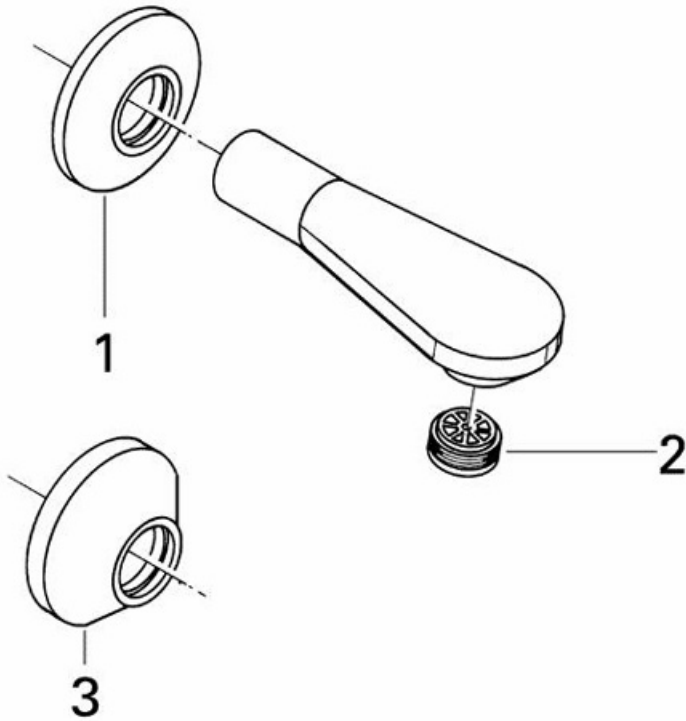

Exploded View

Parts Breakdown

Pos No.	Spare Part Description	Product No.	Pcs.
	13 548		
1	Escutcheon	06 388	1
2	Flow regulator	03 154	1