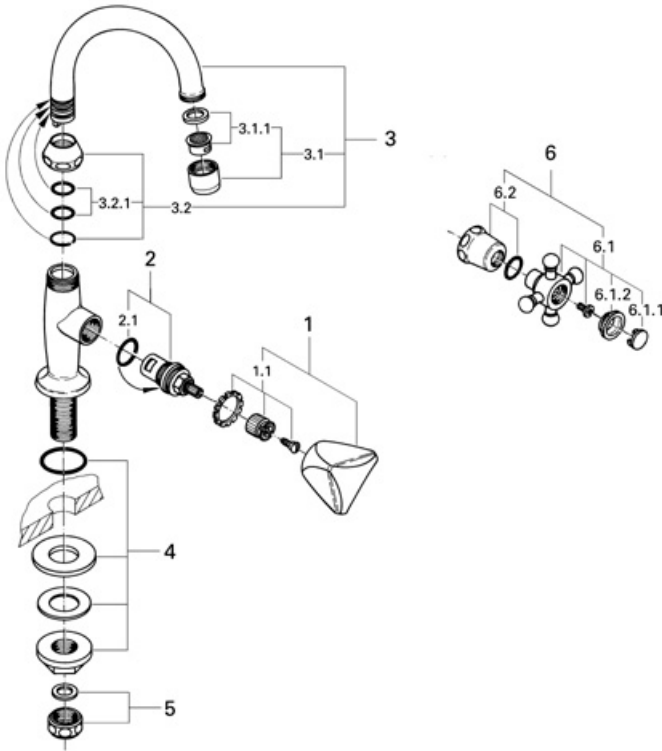

Exploded View

Parts Breakdown

Pos No.	Spare Part Description	Product No.	Pcs.
	20 440		
1	TDL handle, neutral	06 486	1
1.1	Handle connecting set	45 001	1
2	Ceramic cartridge	45 882	1
2.1	O-ring	03 924	1
3	Chrome 5" swan spout	13 050	1
3.1	Laminar control	13 954	1
3.1.1	Filter insert	45 220	1
3.2	Chrome spout fitting set	45 006	1
3.2.1	O-ring	01 285	1
4	Mounting set	45 000	1
5	1/2" coupling nut	12 902	1
6	Arabesk handle complete	45 277	1
6.1	Arabesk handle	45 678	1
6.1.1	Marking plate (hot)	05 091	1
6.1.1	Marking plate (cold)	05 092	1
6.2	Cap cartridge Arabesk	45 680	1