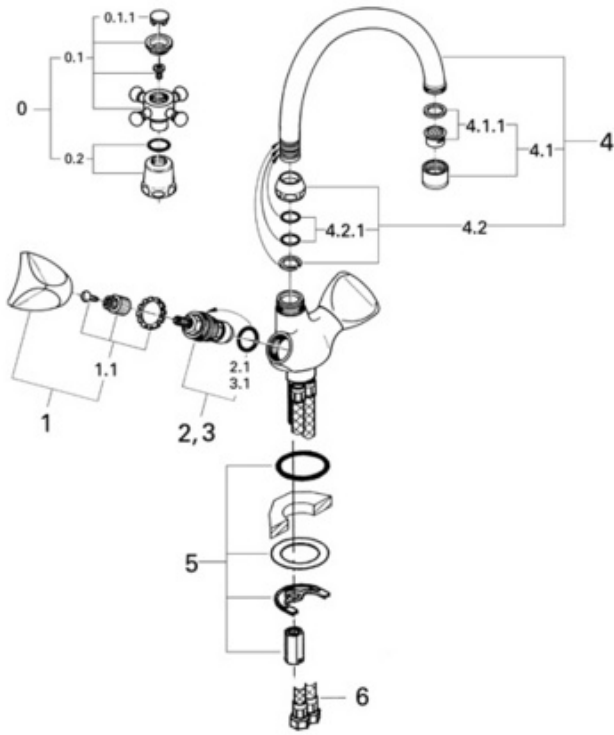

Exploded View

Parts Breakdown

Pos No.	Spare Part Description	Product No.	Pcs.
	31 054		
0	Arabesk handle complete	45 277	1
0.1	Arabesk handle	45 678	1
0.1.1	Marking plate (hot)	05 091	1
0.1.1	Marking plate (cold)	05 092	1
0.2	Cap cartridge Arabesk	45 680	1
1	TDL handle, neutral	06 486	1
1.1	Handle connecting set	45 001	1
2	Ceramic cartridge	45 882	1
2.1	O-ring	03 924	1
3	90 degree carbodur cartridge	45 883	1
3.1	O-ring	03 924	1
4	Chrome 7 3/4" swan spout	13 047	1
4.1	Laminar control	13 954	1
4.1.1	Flow regulator	45 220	1
4.2	Chrome spout fitting set	45 006	1
4.2.1	O-ring	01 285	1
5	Mounting set for wideset	45 226	1
6	Flexible connect hose	46 413	1
	Special Accessories		
	10" Euro escutcheon	07 552	