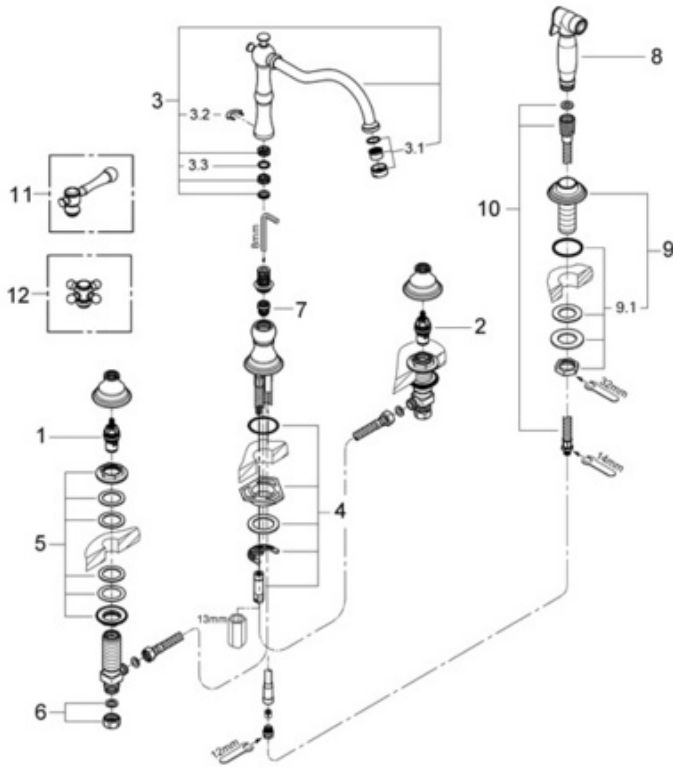

Bridgeford 20 130

Kitchen wideset with hose and spray

Exploded View

Parts Breakdown

Pos No.	Spare Part Description	Product No.	Pcs.
20 130			
1	Ceramic cartridge	45 882	1
2	90 degree carbodur cartridge	45 883	1
3	Spout complete	13 203	1
3.1	Male laminar control	13 955	1
3.2	Spout clip	08 065	1
3.3	O-ring	01 285	1
4	Spout body mounting kit	46 249	1
5	Classic wideset mounting set	45 025	1
6	1/2" coupling nut	12 902	1
7	Diverter	07 970	1
8	Side spray	11 136	1
9	Rose kit	45 819	1
9.1	Hand shower holder mounting kit	07 660	1
10	Hose	11 153	1
Special Accessories			
11	Lever handles	18 173	1
12	Cross handles	18 733	1