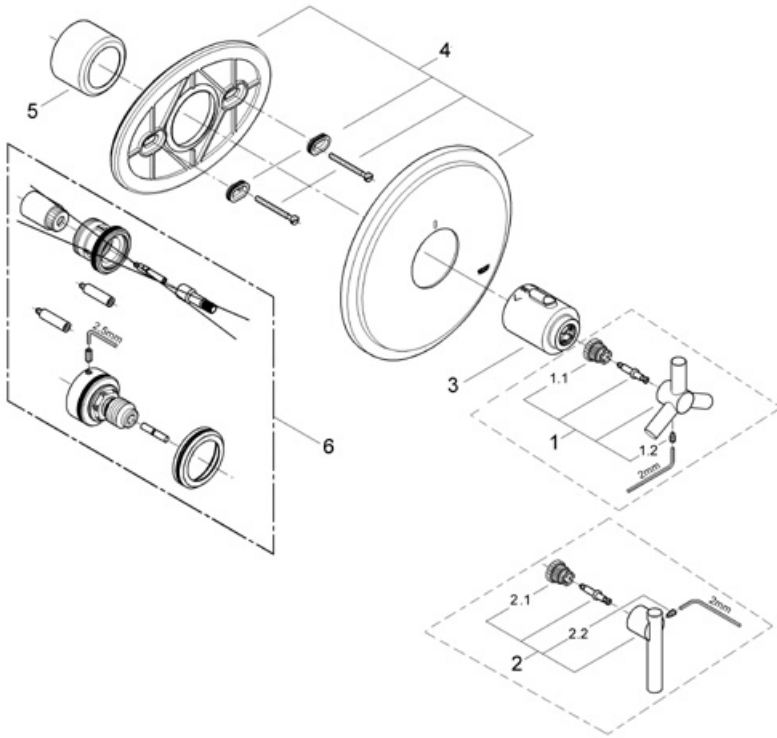

Exploded View

Parts Breakdown

Pos No.	Spare Part Description	Product No.	Pcs.
	19 169		
1	Trio spoke handle	47 680	1
1.1	Handle insulator	08 943	1
1.2	Set screw	11 232	1
2	Lever handle	47 682	1
2.1	Handle insulator	08 943	1
2.2	Set screw	11 232	1
3	Temperature handle	07 627	1
4	Escutcheon	47 368	1
5	Body sleeve	04 952	1
	Special Accessories		
	Reverse trim cartridge 1/2"	47 282	1
	Reverse trim cartridge 3/4"	47 379	1
6	Extension kit	47 367	1