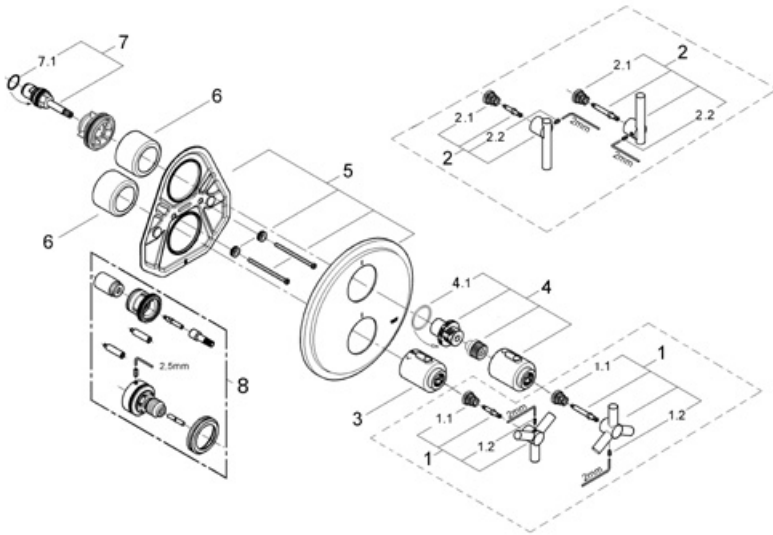

Atrio 19 167

Integrated thermostat trim

Exploded View

Parts Breakdown

Pos No.	Spare Part Description	Product No.	Pcs.
	19 167		
1	Trio spoke handle	47 680	2
1.1	Handle insulator	08 943	1
1.2	Set screw	11 232	1
2	Lever handle	47 682	2
2.1	Handle insulator	08 943	1
2.2	Set screw	11 232	1
3	Temperature handle	07 627	1
4	Volume control handle	47 311	1
4.1	O-ring	03 540	1
5	Escutcheon	47 326	1
6	Body sleeve	04 952	1
7	Ceramic cartridge	06 709	1
7.1	O-ring	03 924	1
	Special Accessories		
	Reverse trim cartridge 1/2"	47 282	1
8	Extension kit	47 653	1