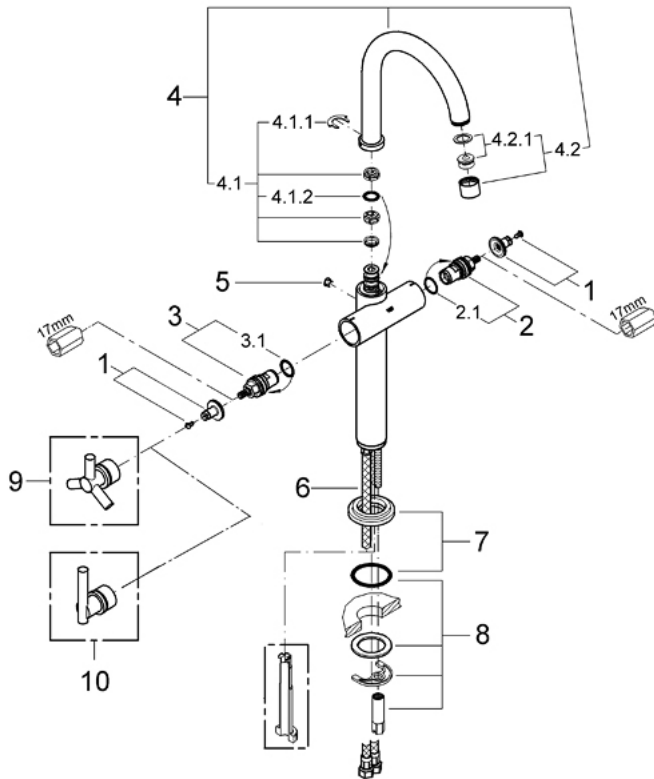

Atrio 21 046
Deck-mount vessel faucet

Exploded View

Parts Breakdown

Pos No.	Spare Part Description	Product No.	Pcs.
	21 046		
1	Handle connection set	45 605	1
2	Ceramic cartridge	45 882	1
2.1	O-ring	03 924	1
3	90 degree cartridge	45 883	1
3.1	O-ring	03 924	1
4	Spout	13 170	1
4.1	Spout o-ring kit	45 615	1
4.1.1	Spout clip	08 065	1
4.1.2	O-ring	01 285	1
4.2	Flow control	13 935	1
4.2.1	Flow control insert	45 220	1
5	Button	08 102	1
6	Flexible connect hose	46 413	1
7	Escutcheon	45 629	1
8	Mounting kit	46 055	1
	Special Accessories		
9	Trio spoke handle	45 603	2
10	Atrio lever	45 609	2