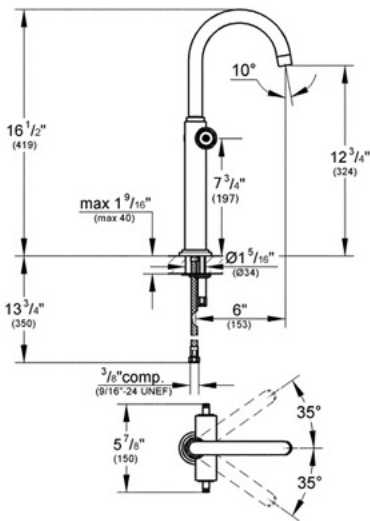

Atrio 21 046

Deck-mount vessel faucet

Description

16 1/2" tall
6" swivel spout
Two handles
Solid brass body
Stainless steel braided supply hoses
Single hole installation
GROHE SilkMove® ceramic cartridges

Sold less handles. Shown with both Trio spoke handles (18 026) and lever handles (18 027).

Flow Rate

2.2 gpm at 60 psi,
2.5 gpm at 80 psi

Code Compliance

- * ASME/ANSI A112.18.1M
- * ANSI/NSF Standard 61

Finish Options