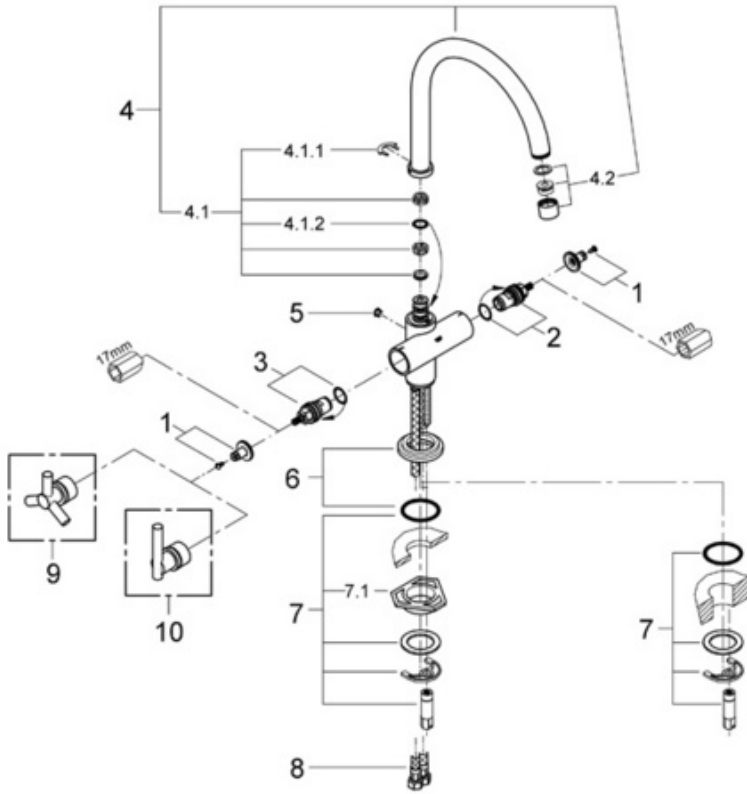

# Atrio 31 001 Kitchen/Bar Faucet

## Exploded View

## Parts Breakdown

Pos No.	Spare Part Description	Product No.	Pcs.
	<b>31 001</b>		
1	Handle connection set	45 605	1
2	Ceramic cartridge	45 882	1
3	90 degree carbodur cartridge	45 883	1
4	Spout	13 176	1
4.1	Spout o-ring kit	45 615	1
4.1.1	Spout clip	08 065	1
4.1.2	O-ring	01 285	1
4.2	Flow control	13 935	1
5	Button	08 102	1
6	Escutcheon	45 629	1
7	Mounting kit	46 193	1
7.1	Brace	05 334	1
8	Flexible connect hose	46 413	1
	<b>Special Accessories</b>		
9	Trio spoke handle	45 603	1
10	Atrio lever	45 609	1