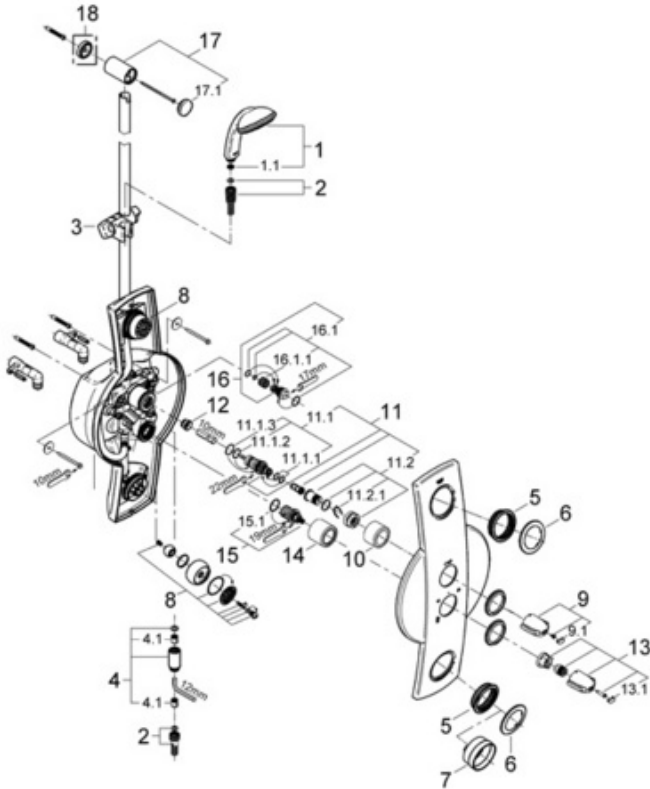

### Exploded View

### Parts Breakdown

Pos No.	Spare Part Description	Product No.	Pcs.
	<b>27 016</b>		
1	Handshower	28 421	1
1.1	Filter screen	07 002	1
2	Shower hose	28 410	1
3	Handshower holder	12 586	1
4	Check valve	47 424	1
4.1	Check valve	08 565	1
5	Rose seal	09 537	1
6	Rose ring	09 532	1
7	Seal ring	09 813	1
8	Rose kit	45 244	1
9	Thermostat handle	47 541	1
9.1	Handle cap	02 490	1
10	Body sleeve	04 952	1
11	Cartridge w/non rising stem	47 662	1
11.1	Cartridge only	47 302	1
11.1.1	O-ring	01 218	1
11.1.2	O-ring	05 999	1
11.1.3	O-ring	01 196	1
11.2	Non-rising spindle	47 300	1
11.2.1	Clip	05 744	1
12	Thermostat seat	08 328	1
13	Aquadimmer handle	47 374	1
13.1	Handle cap	02 490	1
14	Valve sleeve	02 730	1
15	Aquadimmer cartridge	47 364	1
15.1	Aquadimmer O-ring	03 056	1
16	Check valve	14 116	1
16.1	Grohmix filter screen (pair)	02 990	1
16.1.1	Filter screen	47 303	1
17	Wall bar bracket	45 246	1
17.1	Cap	03 759	1
	<b>Special Accessories</b>		
18	Wall spacer	45 406	1