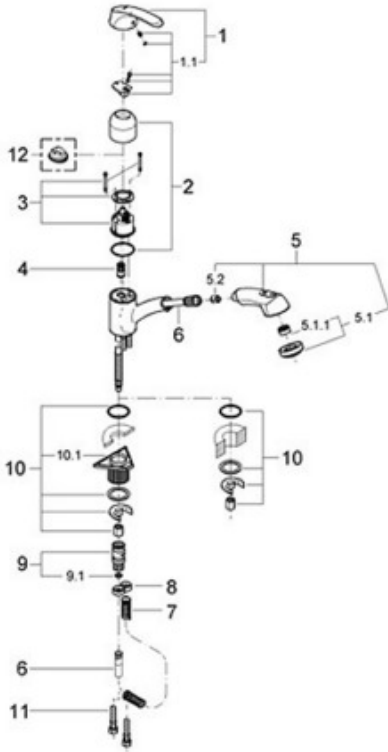

Alira 32 999
Chrome pull-out spray

Exploded View

Parts Breakdown

Pos No.	Spare Part Description	Product No.	Pcs.
	99 999		
1	Lever Handle	46 513	1
1.1	Handle connection set	46 514	1
2	Cap	08 842	1
3	Ceramic cartridge	46 048	1
4	Double ball vacuum breaker	46 137	1
5	Hand held spray	46 298	1
5.1	Strainer	46 299	1
5.1.1	Flow regulator	06 828	1
6	Spray hose	46 092	1
7	Pressure spring	07 240	1
8	Hose stop	04 174	1
9	Quick coupling	46 138	1
9.1	O-ring	01 209	1
10	Mounting kit	46 346	1
11	Flexible connect hose	46 413	1
12	Temperature limit stop	46 308	1