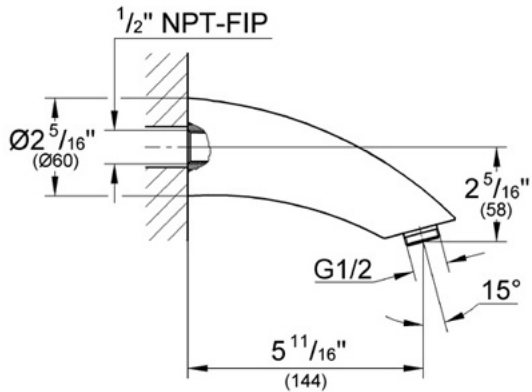

## 6" Shower Arm

### Description

Cast brass  
Inlet: 1/2" NPT femal thread