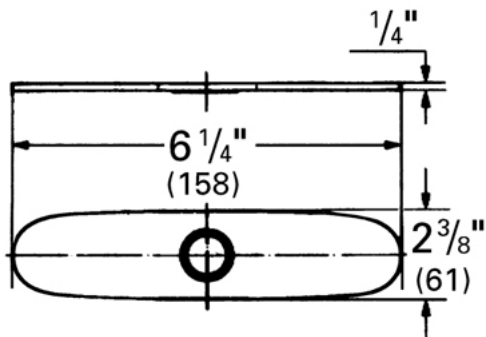

Accessories 07 551 6" Euro Escutcheon

Description

6 " escutcheon plate for use with centerset kitchen, bar, lavatory, and bidet faucets to cover unused mounting holes.

Covers 4" on center three-hole drillings.

Flow Rate

N/A

Code Compliance

* ASME/ANSI A112.18.1M

Finish Options

07 551 OOO Chrome

07 551 ROO Infinity Polished Brass

07 551 AVO Infinity Satin Nickel