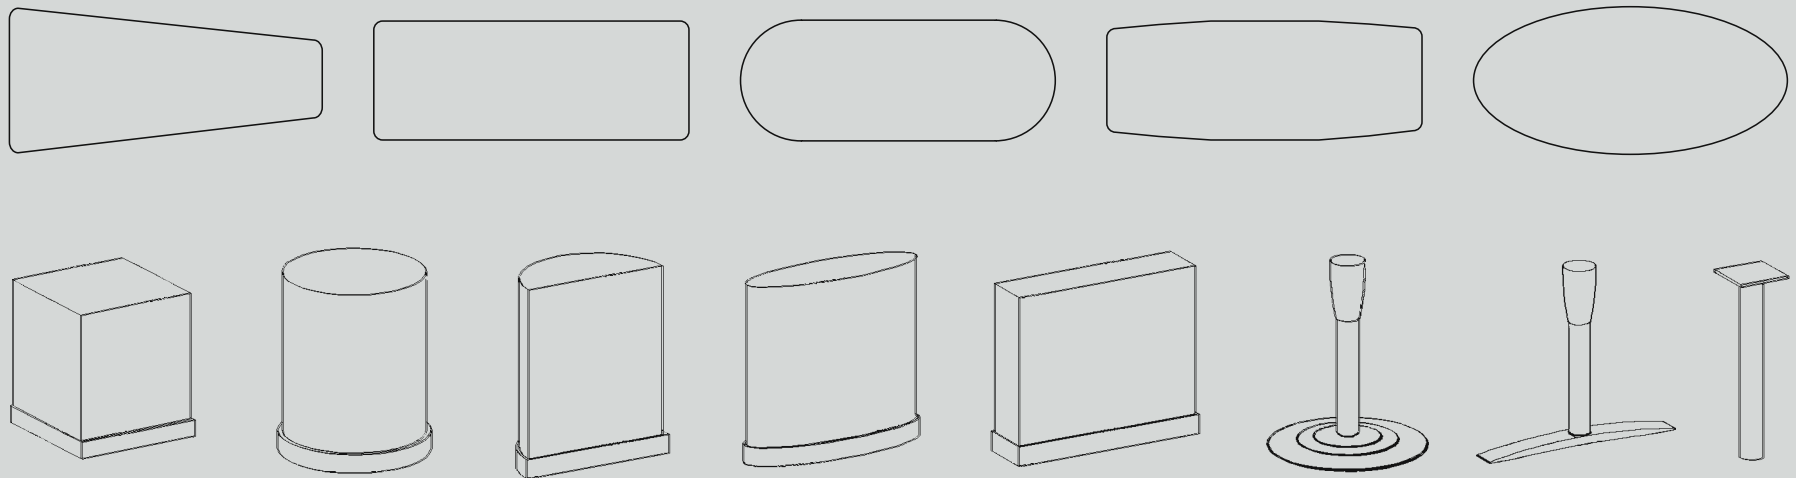

Dialogue

From standard to custom, Dialogue can meet all of your conferencing needs.

Design your own conferencing solution with Dialogue.

Recognise the quality: tops are five-ply construction with hardwood edges; the finish is a tough UV-cured system that is impervious to thinner, felt markers and normal workplace abuse.