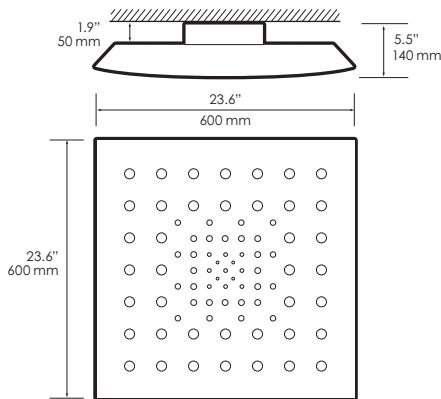

- NP
- MW
- SW
- RD
- BL
- OL
- EB
- SG
- SM
- PG
- PM
- CG
- CM

APCL-300.03

Soho

Designer - Didier Cornille

• Mounting

Ceiling mount on octagonal J-Box (4x4)

• Material

Fibre Reinforced Plaster™ and Polyester Film

• Dimensions (Length x Height x Depth)

23.6" x 23.6" x 5.5"

• Weight

34.8 lbs.

HOW TO SPECIFY

SERIES	MODEL#	LAMP TYPE	VOLTAGE	FINISH
APCL	300.03	→ _____	→ _____	→ _____
		 FC12T5 55W	120 = 120 Volts 277 = 277 Volts	NP = NATURAL PLASTER SG = SILVER GLOSS MW = MATTE WHITE SM = SILVER MATTE SW = SATIN WHITE PG = PLATINUM GLOSS RD = RED PM = PLATINUM MATTE BL = BLUE CG = COPPER GLOSS OL = OLIVE CM = COPPER MATTE EB = EBONY
Architectural Plaster Ceiling				