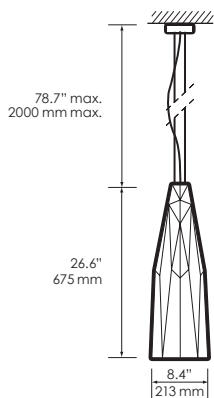

Dimensions (Diameter x Height)

8.4" x 26.6"

Weight

15.0 lbs.

HOW TO SPECIFY

SERIES	MODEL#	LAMP TYPE	VOLTAGE	FINISH
APPD	360.02	→ _____	→ _____	→ _____
		100W PAR30 * CFM42W CFM57W	120 = 120 Volts 277 = 277 Volts	NP = NATURAL PLASTER SG = SILVER GLOSS MW = MATTE WHITE SM = SILVER MATTE SW = SATIN WHITE PG = PLATINUM GLOSS RD = RED PM = PLATINUM MATTE BL = BLUE CG = COPPER GLOSS OL = OLIVE CM = COPPER MATTE EB = EBONY
Architectural Plaster Pendant				