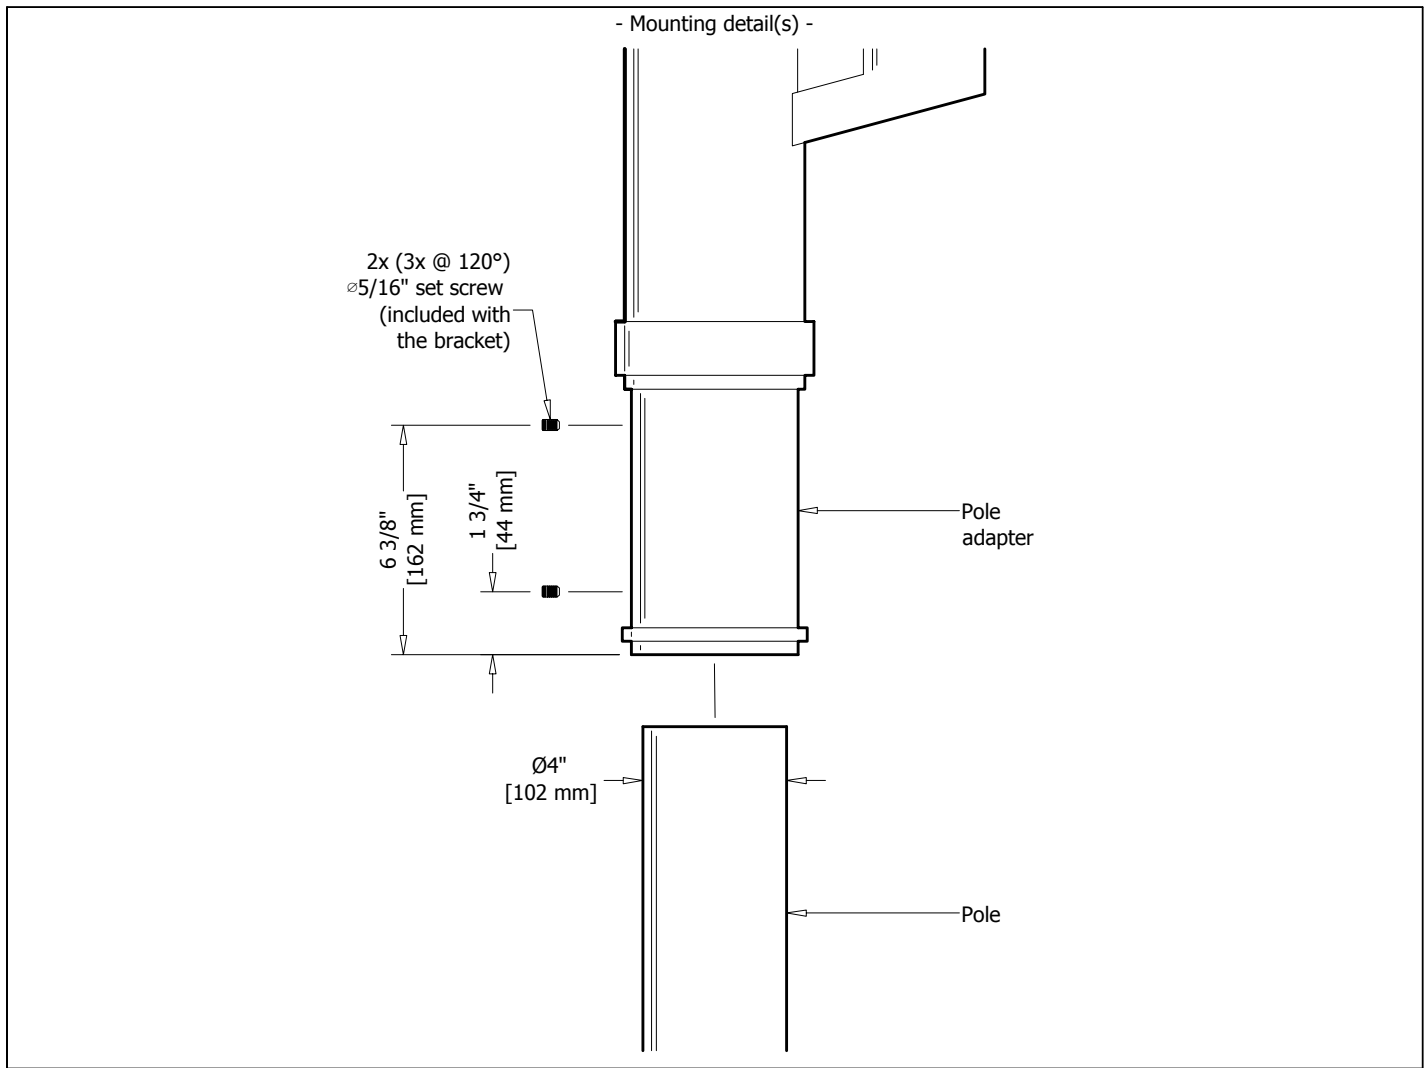

- Specification guide -

Configuration	Colour
With pole extension ☐ S1E ☐ S2E ☐ S3E ☐ Y3E ☐ S4E	Standard Colours Textured black — A11 ☐ Textured white — C11 ☐ Textured bronze — B11 ☐ Special Colours Textured beige — D11 ☐ Textured forest green — K11 ☐ Silver — E10 ☐ Textured dark forest green — K21 ☐ Silver charcoal — E20 ☐ Textured dark green — K31 ☐ Textured grey blue — G11 ☐ Fine textured dark green — K42 ☐ Textured blue — H11 ☐ Textured red — M11 ☐ Textured dark blue — H21 ☐ Textured burgundy — M21 ☐ Textured dark turquoise — J11 ☐ Fine textured patina — X11 ☐ Textured turquoise — J21 ☐ Custom colour — CC ★ ☐

IMPORTANT NOTICE
Éclairage SDL inc. disclaims any responsibility for problems that could occur from a combination of third party products with those of Éclairage SDL inc.

★ Consult manufacturer

Order example —	-	CS7 Model	-	S2E Configuration	-	A11 Colour