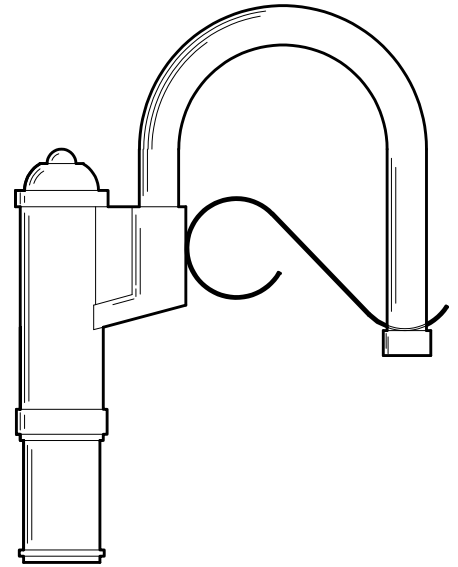

CONSTRUCTION

- Bracket - Composed of a "U" shaped curved tube, of Ø2 3/8" (60 mm) aluminium, provided with a curved scroll made of aluminium sheet and welded to a massive pole adapter made of moulded aluminium. The pole adapter slips 9" (229 mm) deep around a Ø4" (102 mm) pole and is mechanically held in place by six set screws. A three screw fastening system can receive a luminaire equipped with a 2 3/8" (60 mm) SDL adapter.

FINISH

- All surfaces are chemically treated against corrosion through a multi-stage immersion process. The polyester powder finish is applied by a thermostatic process offering an excellent protection conforming to ASTM G7, D-2247 and B-117/D-1654 standards. Standard colours are black, bronze and white with a textured finish. Consult SDL's "Colour Selection Guide" for others.

HARDWARE

- All exterior hardware is made of stainless steel.

WARRANTY

- This product has a three year warranty on the finish and against any manufacturing defect. The ballast and its components are covered by the manufacturer's warranty.

S1E EPA — 1,21 sq ft Weight — 23,0 lb (10,4 kg)	S2E EPA — 2,43 sq ft Weight — 35,0 lb (15,9 kg)	S3E EPA — 3,24 sq ft Weight — 47,0 lb (21,3 kg)
Y3E EPA — 2,91 sq ft Weight — 47,0 lb (21,3 kg)		S4E EPA — 4,04 sq ft Weight — 59,0 lb (26,8 kg)

- Interface detail(s) -

Type	Quantity	Model	Configuration	Colour
Submitted on _____ for ☐ Information ☐ Approval		Project — _____		
Other(s) — _____		Distributor — _____		
		Your order # — _____		
		Representative — _____		
		Our order # — _____